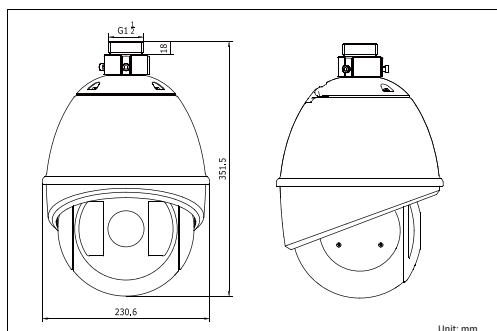

Dimensions

Accessories

	DS-2DF1-713-B (outdoor)	DS-2DF1-715-B (outdoor)
Camera		
Image sensor	1/4" Sony EXVIEW HAD progressive scan CCD	
Effective pixel	PAL: 752 (H) × 582 (V), NTSC: 768 (H) × 494 (V)	
Horizontal resolution	Color: 540 TVL, B/W: 570 TVL	
Signal system	PAL / NTSC	
Min. illumination	Color: 0.7 lux@F1.4, B/W: 0.01 lux@F1.4, 0 lux with IR	Color: 0.25 lux@F1.35, B/W: 0.0015 lux@F1.35, 0 lux with IR
White balance	Auto / manual / ATW / indoor / outdoor	
AGC	Auto / manual	
S / N ratio	≥ 50dB	
BLC	On / Off	
WDR	128x (on / off / auto)	
Anti-shake	—	
Shutter time	PAL: 1/3 - 1/10,000s, NTSC: 1/4 - 1/10,000s	
Day & night	IR cut filter	
Digital zoom	12x	
Privacy mask	24 privacy masks programmable; a maximum of 8 zones can be masked simultaneously on the same video screen	
Focus model	Auto / semi-automatic / manual	
Lens		
Focal length	4.1 - 73.8mm, 18x	3.5 - 98mm, 28x
Zoom speed	Approx. 2.0s (optical Wide-Tele)	Approx. 1.7s (optical Wide-Tele)
Angle of view	48 - 2.8° (Wide-Tele)	55.8 - 2.1° (Wide-Tele)
Min. working distance	290 - 800mm (Wide-Tele)	10 - 1,500mm (Wide-Tele)
Aperture range	F1.4 - F3.0	F1.35 - F3.7
Pan and tilt		
Pan range	360° endless	
Pan speed	Pan manual speed: 0.1° - 160°/s, pan preset speed: 240°/s	
Tilt range	-10° - 90° (auto flip)	
Tilt speed	Tilt manual speed: 0.1° - 120°/s, tilt preset speed: 200°/s	
Proportional zoom	Rotation speed can be adjusted automatically according to zoom multiples	
Number of preset	256	
Patrol	8 patrols, up to 32 presets per patrol	
Pattern	4 patterns, with the recording time not less than 10 min per pattern	
Power-off memory	Support	
Park action	Preset / patrol / pattern / pan scan / tilt scan / random scan / frame scan / panorama scan	
PTZ position display	On / off	
Freeze frame	Support	
Infrared		
IR irradiation distance	80m	
IR irradiation angle	Adjustable by zoom	
Alarm		
Alarm input	2 (7 alarm inputs optional)	
Alarm output	2 relay outputs, alarm response actions configurable	
Alarm action	Preset, patrol, pattern, SD/SDHC card recording, relay output, notification on client	
Input/ Output		
Monitor output	1.0V[p-p] / 75Ω, NTSC (or PAL) composite, BNC	
Audio input	Audio input (LINE input), 2-2.4V[p-p]; output impedance: 1KΩ, ±10%	
Audio output	Line level, impedance: 600Ω	
Network		
Ethernet	10 base-T / 100 base-TX	
Max. image resolution	PAL: 704 × 576, NTSC: 704 × 480	
Frame rate	PAL: 25fps (704 × 576), NTSC: 30fps (704 × 480)	
Image compression	H.264	
Audio compression	G.711 / 16kbps	
Audio mode	Off / audio input / audio output	
Protocols	TCP/IP, HTTP, DHCP, DNS, RTP / RTCP, PPPoE	
No. of simultaneous users	Up to 6 users	
Dual streams	Support	
Mini SD memory card	Manual REC / alarm REC. Built-in SD/SDHC slot, up to 32GB	
User / Host level	3 levels: administrator, camera control, live view only	
Security measures	User authentication (ID and PW), host authentication (MAC address)	
Client GUI		
Camera control	Pan / tilt, zoom, focus, click centering, drag zoom, iris, preset position call and program, auto mode.	
Camera name	Up to 18 characters	
Date & time display	Time: week: date, 6 formats on the client	
Reading patrol message	Display and reading of preset message contained in each patrol via client software	
Fiber interface (available for fiber dome only)		
Data mode	10 base-T / 100 base-TX	
Physical interface	FC (SC optional)	
Fiber wavelength	TX1310 / RX1550nm	
Fiber type	Single fiber / single mode	
Transmission distance	20km, with 40km, 60km and 80km optional	
General		
Menu language	English, Chinese	
RS-485 protocols	HIKVISION, Pelco-P, Pelco-D, self-adaptive	
Power supply	24 VAC (12 VDC optional)	
Power consumption	40W max	
Working temperature / humidity	-30 °C - 65 °C (-22 °F - 149 °F), 90% or less	
Protection level	IP66 standard, TVS 3,000V lightning protection, surge protection and voltage transient protection	
Mounting	Various mounting modes optional	
Dimensions	Φ230.6 × 351.5mm (Φ9.08" × 13.84")	
Weight (approx.)	5.5kg (12.13lbs)	